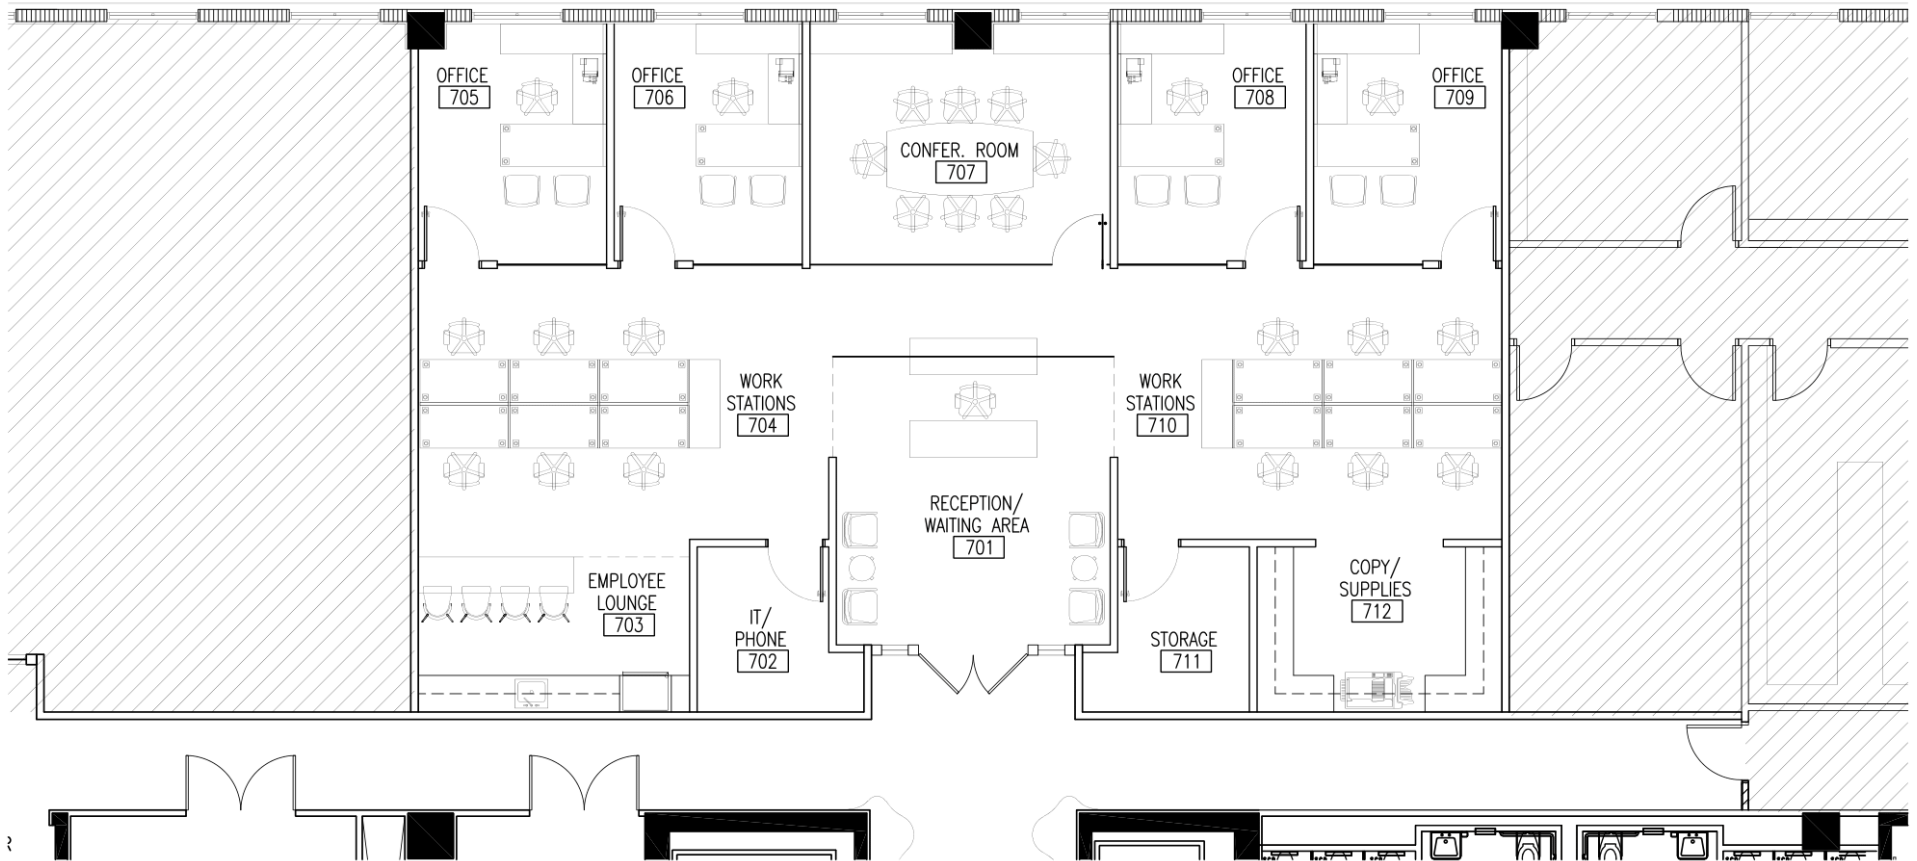

insight
design

2930 Northeast
2nd Court
Miami, Florida
33137
305.545.4964

4000 Ponce de Leon

Proposed Space Plan | SUITE 750

7TH-FLOOR
1/8"=1'-0"

PROJECT NO:	1806-09
DRAWN BY:	I.M.
DATE:	08/15/19
SCALE:	As-Noted
SHEET NO:	SK-1